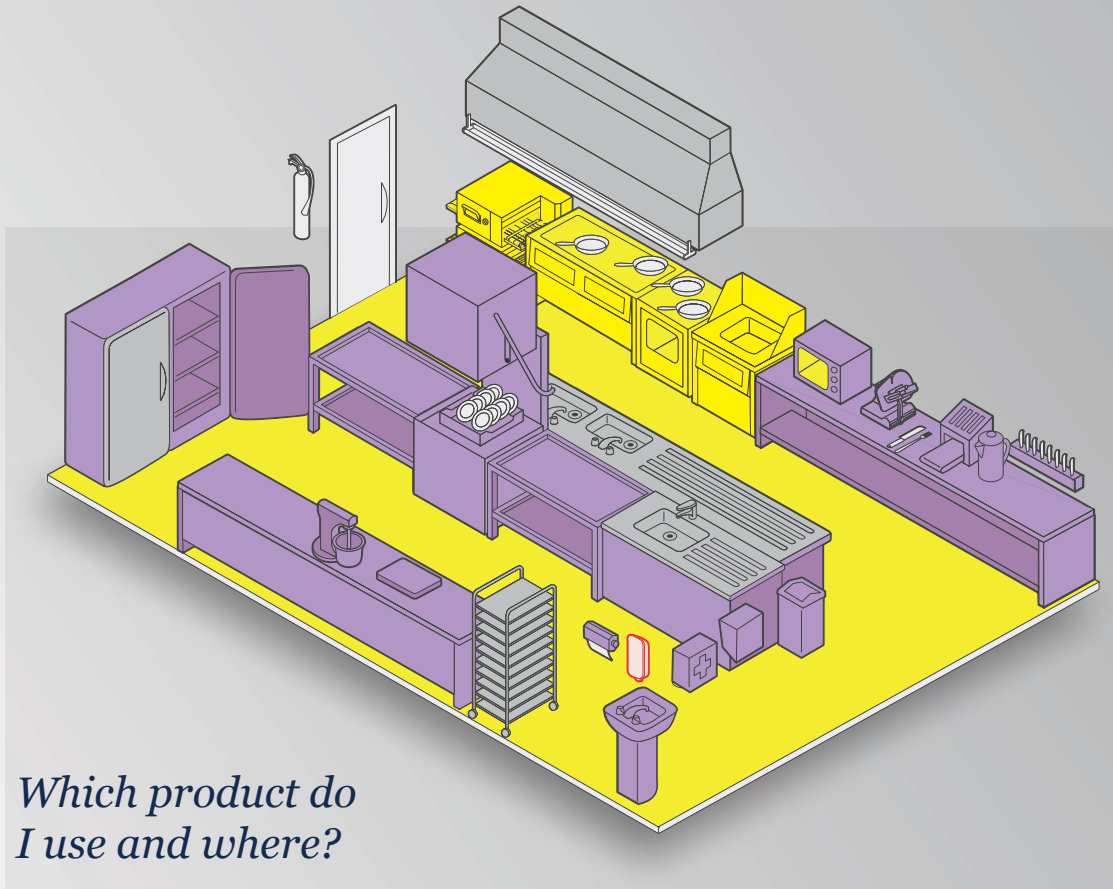

Which product do I use and where?

**COVID
APPROVED
DISINFECTANT
FOR ALL
AREAS**

**PRO FORMULA
SUPPORT
MATERIAL NOW
AVAILABLE
ONLINE**